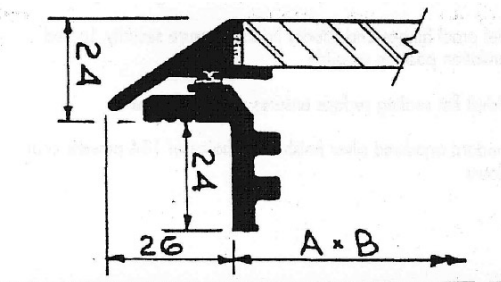

Features

- Watertight design ensures 100% waterproof hull fitting.
- Easy Installation. The unique clamp system eliminates hole drilling and ensures a perfect fit for wall thicknesses 4mm to 23mm.
- Friction hinge allows for 30° 90° or 140° fixed opening positions.
- Non drip frame design. Smooth angled surfaces ensure water will not drip into cabins when portlights are opened
- New Flushline designs are also available

BAILEY MARINE LTD
MARINE CONSULTING

PO Box 110, Waipu 0545 New Zealand. Phone & Fax 09 432 1663
Mobile 021 703720 email terry@baileymarine.co.nz

www.baileymarine.co.nz

Standard Hatches

Art No.	Cut out size (AxB)	All Radii 30 mm Acrylic
80.20.10.00	200 x 200 mm	10 mm
80.20.20.00	325 x 185 mm	10 mm
80.20.90.00	341 x 196 mm	10 mm
80.21.00.00	410 x 410 mm	10 mm
80.20.30.00	450 x 320 mm	10 mm
80.20.40.00	500 x 370 mm	10 mm
80.20.50.00	500 x 500 mm	10 mm
80.20.60.00	620 x 620 mm	15 mm
80.20.70.00	800 x 800 mm	15 mm
80.20.75.00	900 x 900 mm	15 mm

Flushline Hatches

Art No.	Cut out size (AxB)	All Radii 42 mm Acrylic
80.50.30.00	275 x 275 mm	8 mm
80.50.60.00	420 x 420 mm	8 mm
80.50.80.00	*470 x 470 mm	8 mm
80.50.90.00	510 x 510 mm	8 mm

* indent only

* Circ. ended

Flushline Portlights

Opening outwards Art No.	Cut out size (AxB)
81.32.40.00	375 x 175 mm
81.32.50.00	421 x 176 mm
81.32.65.00	510 x 206 mm