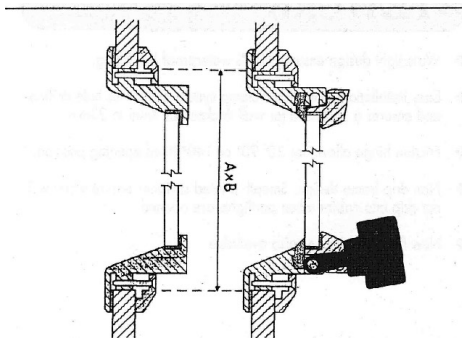

Standard Portlights

Fixed Art No.	Opening Art No.	Cut out size (AxB)	All Radii 42 mm Acrylic
81.10.11.00	81.00.10.00	268 x 141 mm	56 mm
81.10.21.00	81.00.20.00	375 x 175 mm	56 mm
81.10.31.00	81.00.30.00	375 x 215 mm	56 mm
81.10.41.00	81.00.40.00	475 x 255 mm	56 mm
	81.00.10.05	*375 x 141 mm	71 mm
	81.00.20.05	*375 x 175 mm	88 mm
	81.00.61.05	*481 x 277 mm	114 mm
	81.00.85.00	*600 x 175 mm	56 mm

* Circ. ended