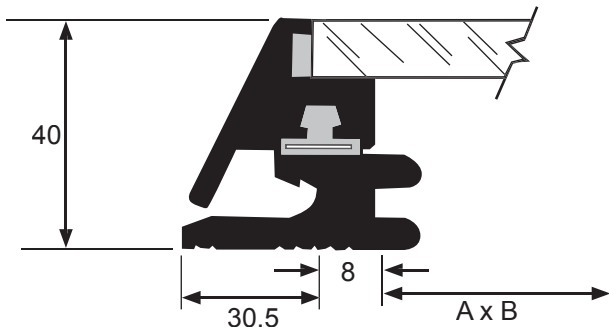

Deckhatches and Portlights

Features

- Unique deck water groove helps keep water out
- Low profile (40mm frame) and new Flushline (24mm frame) super slim design
- Snag free design. No catches, lips, knobs, knuckles or sharp corners to snag sails or jackets
- Adjustable friction hinges eliminate the need for stays and allow lid opening at any angle up to 180°
- Thief proof hinges and interior lid lock ensure security. Locked ventilation position possible
- Widest flat sealing surface ensures water tightness
- Standard anodized silver finish or a choice of 164 powder coat colours

Features

- Watertight design ensures 100% waterproof hull fitting.
- Easy Installation. The unique clamp system eliminates hole drilling and ensures a perfect fit for wall thicknesses 4mm to 23mm.
- Friction hinge allows for 30° 90° or 140° fixed opening positions.
- Non drip frame design. Smooth angled surfaces ensure water will not drip into cabins when portlights are opened
- New Flushline designs are also available

BAILEY MARINE LTD
MARINE CONSULTING

PO Box 110, Waipu 0545 New Zealand. Phone & Fax 09 432 1663
Mobile 021 703720 email terry@baileymarine.co.nz

www.baileymarine.co.nz

Standard Hatches

Art No.	Cut out size (AxB)	All Radii 30 mm Acrylic
80.20.10.00	200 x 200 mm	10 mm
80.20.20.00	325 x 185 mm	10 mm
80.20.90.00	341 x 196 mm	10 mm
80.21.00.00	410 x 410 mm	10 mm
80.20.30.00	450 x 320 mm	10 mm
80.20.40.00	500 x 370 mm	10 mm
80.20.50.00	500 x 500 mm	10 mm
80.20.60.00	620 x 620 mm	15 mm
80.20.70.00	800 x 800 mm	15 mm
80.20.75.00	900 x 900 mm	15 mm

* Circ. ended

Flushline Portlights

Opening outwards Art No.	Cut out size (AxB)
81.32.40.00	375 x 175 mm
81.32.50.00	421 x 176 mm
81.32.65.00	510 x 206 mm